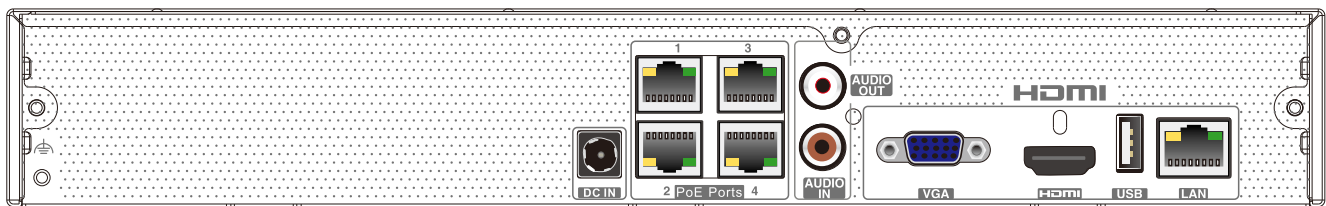

Rear Panel

TD-3104H1-4P-B2-B

TD-3108H1-8P-B2-B