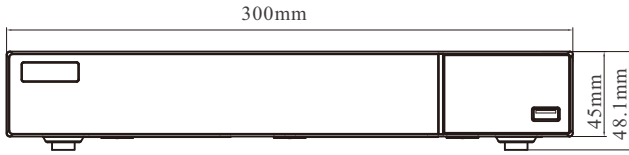

Dimensions