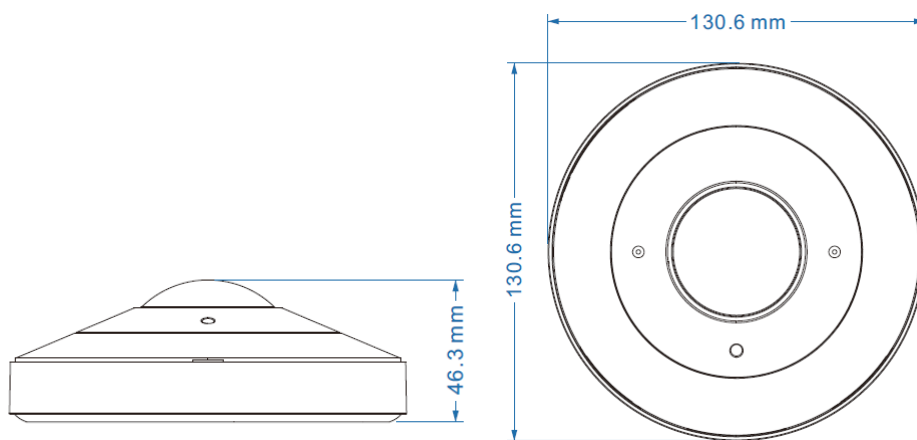

Available Model

Available Model	TD-95A8E3B(D/PE/AR1)

Available Model