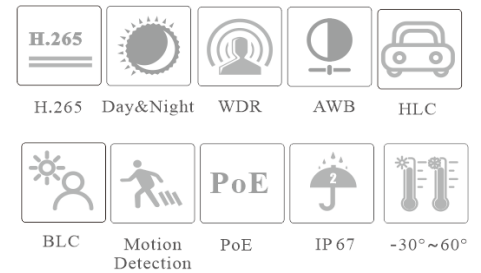

### 12MP IR Water-proof

### Fisheye Network Camera

- 1:1 (3000×3000) @30fps
- H.265+ / H.265/ H.264+ / H.264 MJPEG coding
- ICR auto switch, true day & night
- 10~20m IR view distance
- Support 3D DNR, digital WDR, BLC, HLC, Smart IR, Defog, etc.
- Support ROI
- Built-in micro SD card slot, up to 256GB
- IP 67 ingress protection
- Intelligent Analytics
- Support P2P function
- Support mobile surveillance by smart phones with iOS and Android OS