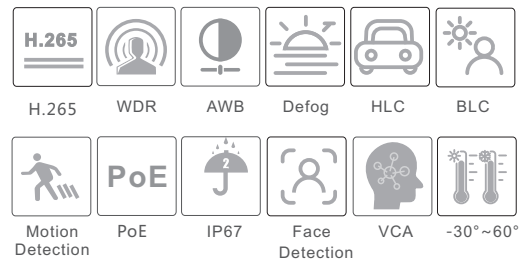

CAMERA

# TD-9525A3-FC

2MP HD Face Capture Dome  
Network Camera

- Starlight, area light
- 1080P ( 1920 × 1080 ) @30fps
- Support SMART H.265/H.264 coding
- Motorized zoom lens
- 10m white light view distance
- 3D DNR, true WDR, HLC, BLC and ROI coding
- Built-in micro SD card slot, up to 128GB
- 1CH audio input; 1CH built-in MIC
- DC12V/PoE power supply
- IP 67
- P2P function optional
- Support three streams
- Support mobile surveillance by smart phones or tablet PCs with iOS and Android OS
- Intelligent analytics: exception detection(scene change, video blur and video color cast detection), face detection and face capture