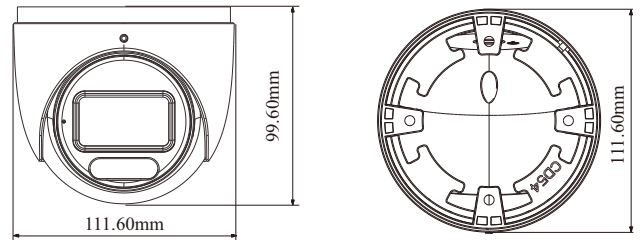

### DORI Distance

Lens	Detect	Observe	Recognize	Identify
2.8~12mm(W)	88m(288ft)	35m(114ft)	17m(56ft)	8m(27ft)
2.8~12mm(T)	277m(908ft)	111m(364ft)	55m(180ft)	28m(91ft)
<b>Others</b>				
Power Supply	DC12V/PoE			
Power Consumption	< 12W			
Storage Conditions	- 30 °C ~ 65 °C (-22 °F ~ 149 °F), Humidity: less than 95 % (non-condensing)			
Operating Conditions	- 30 °C ~ 60 °C (-22 °F ~ 140 °F), Humidity: less than 95 % (non-condensing)			
Dimensions (mm)	Φ 111.6 × 99.6			
Weight (net)	Approx. 0.66KG			
Installation	Ceiling mounting; wall mounting			
Certificate	CE, FCC			
Environmental Protection	Complies with Directive EU RoHS, WEEE(2012/19/EU), directive 94/62/EC and REACH(EC1907/2006)			

### DIMENSIONS