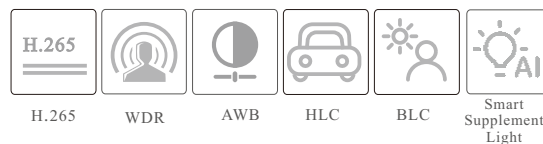

- H.265+ /H.265 /H.264+ /H.264/MJPEG coding
- Max. resolution: 8MP (3840 × 2160)
- Auto day/night switch
- 3D DNR, HWDR, HLC, BLC, etc.
- ROI coding
- Support smart supplement light
- 20~30m white light view distance; 30~50m IR view distance
- DC12V/PoE power supply
- IP 67 ingress protection
- Support three streams
- Support remote monitoring by smart phones& tablet PCs with iOS and Android OS
- Support P2P function
- Support SMD
- Support line crossing detection, region intrusion detection, abandoned/missing object detection, video exception detection