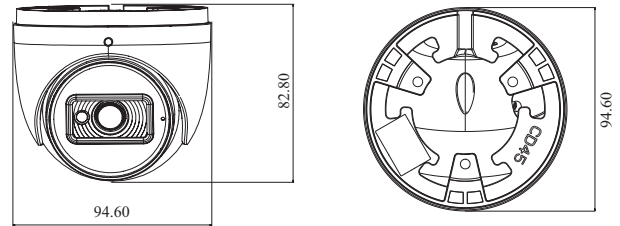

Others

Power Supply	DC12V/PoE
Power Consumption	< 5W
Operating Environment	- 30 °C ~ 60 °C (-22°F~140°F); Humidity: less than 95 % (non-condensing)
Storage Environment	- 30 °C ~ 65 °C (-22°F~149°F), Humidity: less than 95 % (non-condensing)
Dimensions (mm)	Ø 94.6 × 82.8
Weight (net)	Approx. 0.46KG
Installation	Ceiling mounting (Wall mounting available with the junction box and bracket)
Certificate	CE, FCC
Environmental Protection	Complies with Directive EU RoHS, WEEE(2012/19/EU), directive 94/62/EC and REACH(EC1907/2006)

DIMENSIONS