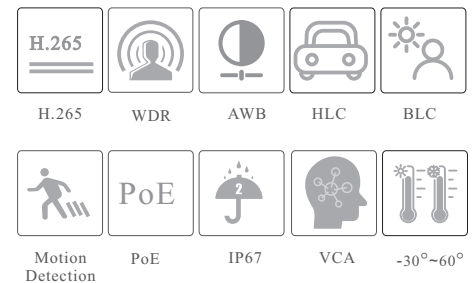

CAMERA

TD-9544S4

4MP IR Water-proof Turret Network Camera

- H.265 /H.264/MJPEG coding
- Max.resolution: 4MP (2560 × 1440)
- ICR auto switch, true day / night vision
- 3D DNR, WDR, HLC, BLC, smart IR, etc.
- 20~30m IR night view distance
- Built-in micro SD card slot, up to 256GB
- 1CH built-in MIC; 1CH audio input
- DC12V/PoE power supply
- IP 67 ingress protection
- Support three streams
- Support remote monitoring by smart phones& tablet PCs with iOS and Android OS
- Intelligent analytics