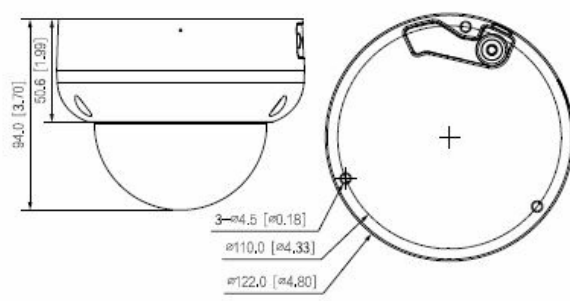

Uw installateur:

BETTER. **Sefica.**
secure. protect. prevent.

contact@sefica.be |
www.sefica.be

Sefica.
secure. protect. prevent.