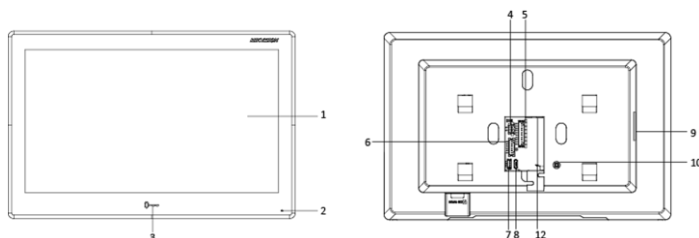

Physical Interface