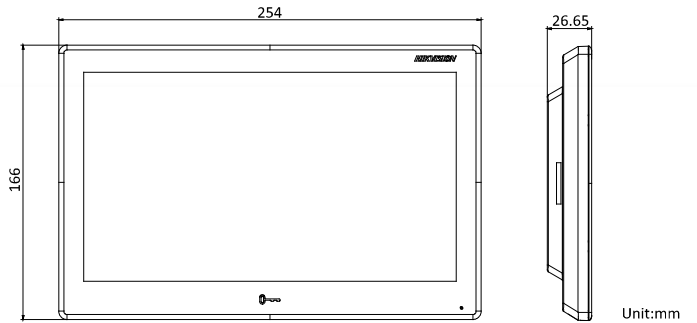

Zigbee	/
Device interfaces	
Alarm input	8
TAMPER	/
Network interface	1 RJ-45 10/100 Mbps self-adaptive
RS-485	1
USB	For debug only
TF card	Max to 32 G, SD 2.0 or lower version
Alarm output	2
Power interface	1
General	
Button	/
Installation	Surface mounting
Indicator	/
Weight	Without package: 875 g With package: 1060 g
Protective level	/
Power supply method	IEEE802.3af, standard PoE 12 VDC, 1 A
Working temperature	-10 ° C to 50 ° C (14 ° F to 122 ° F)
Working humidity	10% to 90%
Dimensions	254 mm × 166 mm × 26.65 mm (10.0" × 6.54" × 1.05")
Battery	/
Power supply	IEEE802.3af, standard PoE 12 VDC, 1 A
Application environment	Indoor
Power consumption	≤ 8 W

No.	Description	No.	Description
1	Screen	7	Debugging Port
2	Microphone	8	microUSB Interface
3	Unlock Button	9	Loudspeaker
4	Power Supply Interface	10	Reserved
5	Alarm Terminals	11	TAMPER
6	RS-485/Relay Interface	12	Network Interface

Dimension