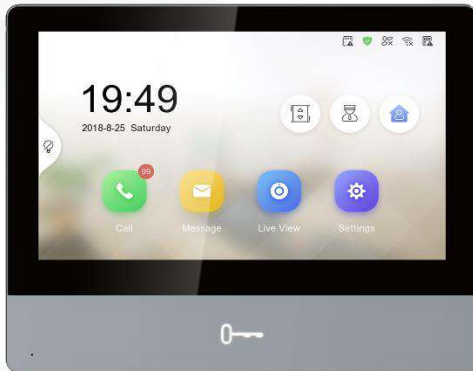

DS-KH8350-WTE1 Video Intercom Network Indoor Station

HIKVISION

Key Feature

- Premium tempered glass
- Aerospace-grade aluminum
- New UI V2.0: User friendly design
- 7-inch colorful touch screen with resolution 1024 × 600
- 8.6 mm Ultra-slim design
- Reddot award 2017 winner
- Standard PoE
- Support capture while video calling
- Remote unlocking via the client software or the mobile client
- Views live videos of door stations and linked cameras