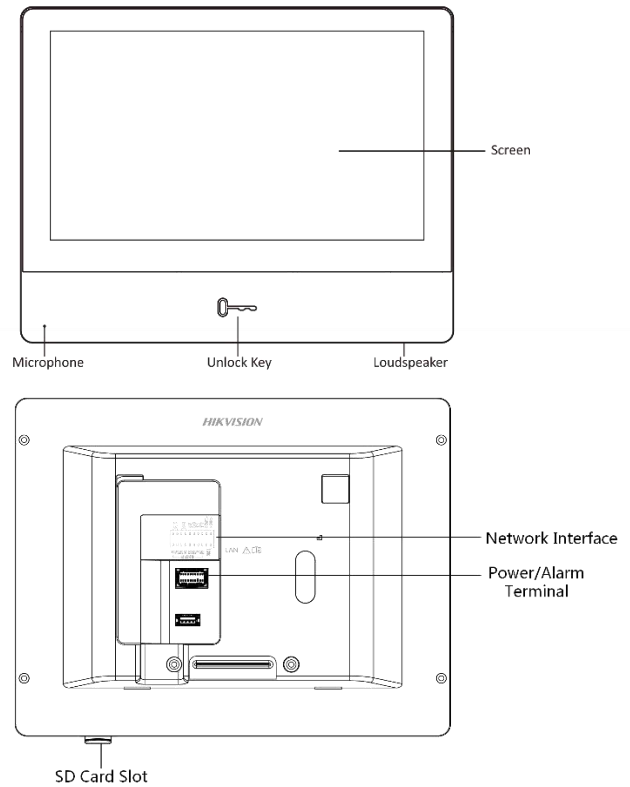

Accessory

Installation