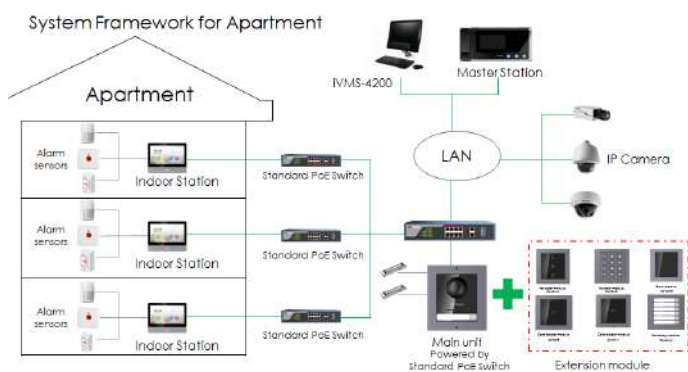

DS-KH8350-WTE1 Video Intercom Network Indoor Station

HIKVISION

Key Feature

- Premium tempered glass
- Aerospace-grade aluminum
- New UI V2.0: User friendly design
- 7-inch colorful touch screen with resolution 1024 × 600
- 8.6 mm Ultra-slim design
- Reddot award 2017 winner
- Standard PoE
- Support capture while video calling
- Remote unlocking via the client software or the mobile client
- Views live videos of door stations and linked cameras

Typical Application

Approval

CE-EMC	a. EN 55032:2015 b. EN 61000-3-2:2014 c. EN 61000-3-3:2013 d. EN 50130-4:2011 +A1:2014
CE-LVD	EN 60950-1:2006 + A11:2009 + A1:2010 + A12:2011 + A2:2013
CE-RED	a. EN 201 489-1 V2.1.1, EN 301 489-17 V3.1.1 b. EN 300 328 V2.1.1, EN 62311:2008
CB	IEC 60950-1:2005 (Second Edition) + Am 1:2009 + Am 2:2013
FCC-SDOC	47 CFR Part 15, Subpart B
FCC-ID	47 CFR Part 15, Subpart B
C-TICK(EMC)	AS/NZS CISPR 32:2015
C-TICK(RF)	AS/NZS 4268:2017
UL	UL 60950-1 & CAN/CSA C22.2 No. 60950-1-07, Information Technology Equipment – Safety – Part 1: General Requirements
IC(EMC)	ICES-003:Issue 6
IC(RF)	RSS-247 Issue 2, February 2017, RSS-Gen Issue 5, April 2018
ROHS	2011/65/EU
REACH	Regulation (EC) No 1907/2006
WEEE	2012/19/EU