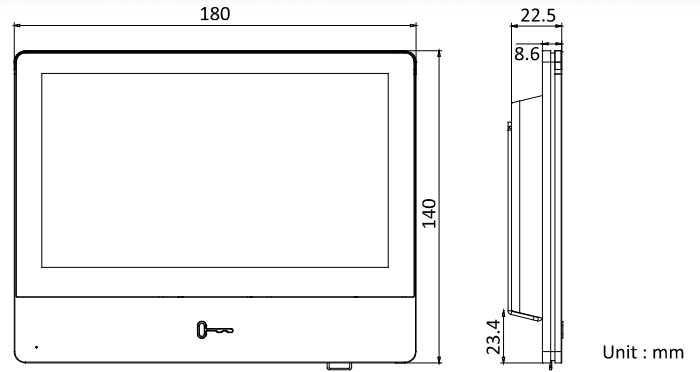

Specification

System parameters	
Memory	128 MB
Flash	32 MB
Operation system	Embedded Linux operation system
Display parameters	
Display screen	7-inch colorful IPS LCD
Display resolution	1024 × 600
Operation method	Capacitive touch screen, physical button
Audio parameters	
Audio input	Built-in omnidirectional microphone
Audio output	Built-in loudspeaker
Audio compression standard	G.711 U
Audio compression rate	64 Kbps
Audio quality	Noise suppression and echo cancellation
Network parameters	
Wired network	10/100 Mbps self-adaptive
Wireless network	Wi-Fi 802.11 b/g/n
Network protocol	TCP/IP, SIP, RTSP
Network interface	1 RJ-45 10/100 Mbps self-adaptive
Alarm input	8-ch alarm inputs
I/O output	2
TF card	Max to 32 G, SD 2.0 or lower version
RS-485	Supported
General	
Power supply	IEEE802.3af, standard PoE 12 VDC/1 A
Power supply via detector	12 V, 200 mA
Power consumption	≤ 7 W
Working temperature	-10 °C to 55 °C (14 °F to 131 °F)
Working humidity	10% to 90%
Dimensions	180 mm × 140 mm × 22.4 mm (7.09" × 5.51" × 0.88")
Weight	899 g (with packaging) 355 g (without packaging)
Certification	FCC, IC, CE, C-TICK, ROHS, REACH, WEEE, UL,CB, RCM

Appearance and Interfaces

Accessory

Installation

Surface Mounting

Available Model

DS-KH8350-WTE1

Dimension

Distributed by