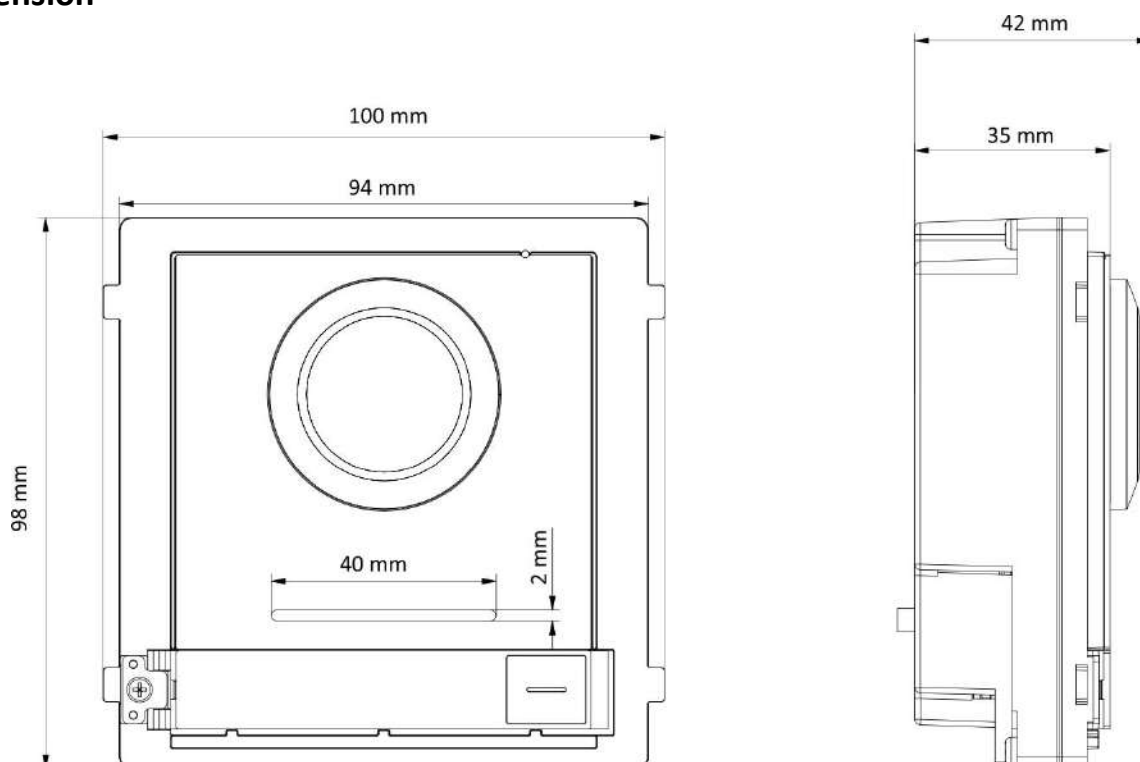

Alarm output	NA
Lock control	2 relays, Max. to 30 VDC, 2 A
Door contact input	2
Two-Wire IP interface	1
General	
Button	1
Installation	Surface mounting, flush mounting
Indicator	/
Weight	Net weight: 0.380 kg Gross weight: 0.541 kg
Protective level	IP65
Working temperature	-40° C to 60° C (-22° F to 140° F)
Working humidity	10% to 90%
Dimension (W × H × D)	100 mm × 98 mm × 42 mm
Battery	/
Power supply	Powered by KAD704Y or KAD706Y series distributor
Application environment	Outdoor
Power consumption	≤ 4 W
Language	English, French, Portuguese, Brazilian Portuguese, Spanish, Russian, German, Italian, Polish, Turkish, Vietnamese, Arabic, Czech, Hungarian, Dutch, Romanian, Bulgarian, Ukrainian, Croatian, Serbian, Greek, Slovak

▪ Available Model

DS-KD8003Y-IME2

▪ Dimension