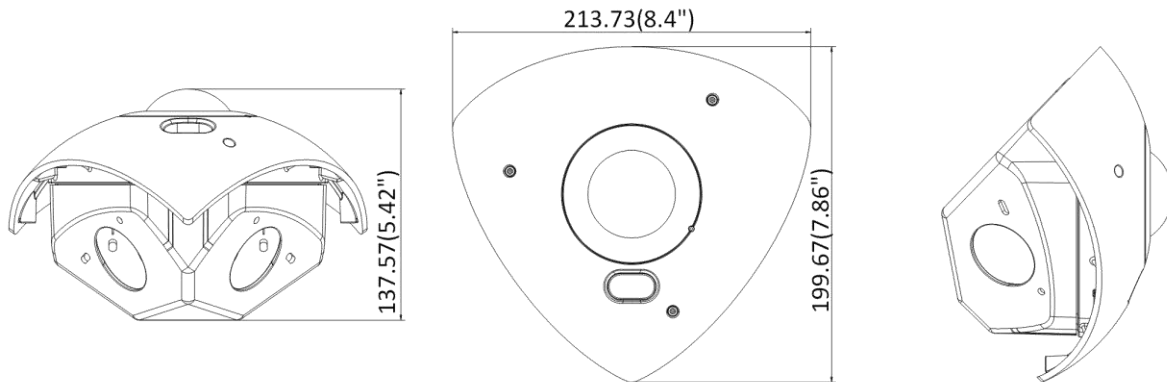

General	
Power	12 VDC \pm 20%, 0.9 A, max. 11 W, 2-core terminal block, PoE: 802.3af, Class 0, 36 V to 57 V, 0.3 A to 0.2 A, max. 12 W
Material	Cover: Metal, main body: Metal
Dimension	213.73 mm \times 199.67 mm \times 137.57 mm (8.4" \times 7.86" \times 5.42")
Package Dimension	255 mm \times 255 mm \times 190 mm (10.04" \times 10.04" \times 7.48")
Weight	Approx. 1.338 kg (2.95 lb.)
With Package Weight	Approx. 2.054 kg (4.53 lb.)
Storage Conditions	-40 °C to +60 °C (-40 °F to +140 °F). Humidity 95% or less (non-condensing)
Startup and Operating Conditions	-40 °C to +60 °C (-40 °F to +140 °F). Humidity 95% or less (non-condensing)
Language	32 languages: English, Russian, Estonian, Bulgarian, Hungarian, Greek, German, Italian, Czech, Slovak, French, Polish, Dutch, Portuguese, Spanish, Romanian, Danish, Swedish, Norwegian, Finnish, Croatian, Slovenian, Serbian, Turkish, Korean, Traditional Chinese, Thai, Vietnamese, Japanese, Latvian, Lithuanian, Portuguese (Brazil)
General Function	one-key reset, anti-flicker, Heartbeat, mirror, password protection, privacy mask, watermark, IP address filter
Cable Length	0.15 m (0.49 ft.)
Demist	Yes
Approval	
EMC	FCC: 47 CFR Part 15, Subpart B, CE-EMC: EN 55032: 2015, EN 61000-3-2:2019, EN 61000-3-3: 2013+A1:2019, EN 50130-4: 2011 +A1: 2014, RCM: AS/NZS CISPR 32: 2015, IC: ICES-003: Issue 7, KC: KN32: 2015, KN35: 2015
Safety	UL: UL 62368-1, CB: IEC 62368-1: 2014+A11, CE-LVD: EN 62368-1: 2014/A11: 2017, BIS: IS 13252 (Part 1): 2010/ IEC 60950-1: 2005, LOA: IEC/EN 60950-1
Environment	CE-RoHS: 2011/65/EU, WEEE: 2012/19/EU, Reach: Regulation (EC) No 1907/2006
Protection	IP67: IEC 60529-2013, IK10+: IEC 62262:2002
Anti-Corrosion Protection	NEMA 4X (NEMA 250-2018)

▪ Available Model

DS-2CD6W45G0-IVS (2 mm)

Dimension

Screw Hole

Unit: mm (inch)

Distributed by

HIKVISION

Headquarters