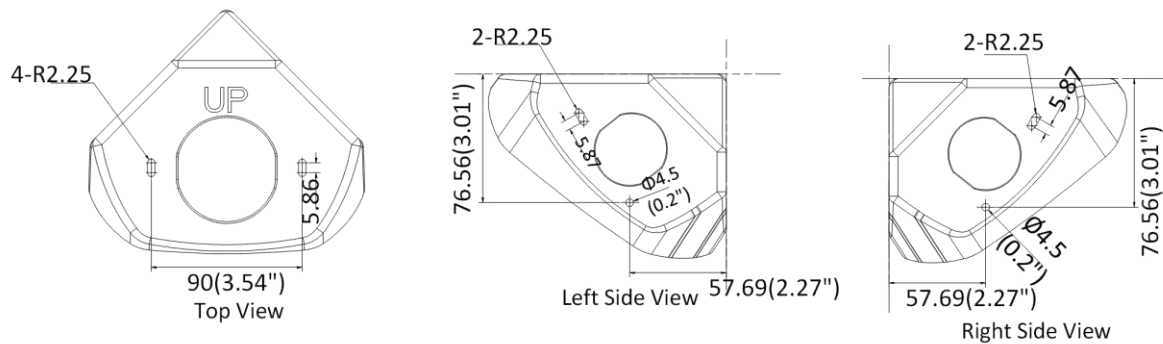

General	
Power	12 VDC \pm 20%, 0.9 A, max. 11 W, 2-core terminal block, PoE: 802.3af, Class 0, 36 V to 57 V, 0.3 A to 0.2 A, max. 12 W
Material	Cover: Metal, main body: Metal
Dimension	213.73 mm \times 199.67 mm \times 137.57 mm (8.4" \times 7.86" \times 5.42")
Package Dimension	255 mm \times 255 mm \times 190 mm (10.04" \times 10.04" \times 7.48")
Weight	Approx. 1.338 kg (2.95 lb.)
With Package Weight	Approx. 2.054 kg (4.53 lb.)
Storage Conditions	-40 °C to +60 °C (-40 °F to +140 °F). Humidity 95% or less (non-condensing)
Startup and Operating Conditions	-40 °C to +60 °C (-40 °F to +140 °F). Humidity 95% or less (non-condensing)
Language	32 languages: English, Russian, Estonian, Bulgarian, Hungarian, Greek, German, Italian, Czech, Slovak, French, Polish, Dutch, Portuguese, Spanish, Romanian, Danish, Swedish, Norwegian, Finnish, Croatian, Slovenian, Serbian, Turkish, Korean, Traditional Chinese, Thai, Vietnamese, Japanese, Latvian, Lithuanian, Portuguese (Brazil)
General Function	one-key reset, anti-flicker, Heartbeat, mirror, password protection, privacy mask, watermark, IP address filter
Cable Length	0.15 m (0.49 ft.)
Demist	Yes
Approval	
EMC	FCC: 47 CFR Part 15, Subpart B, CE-EMC: EN 55032: 2015, EN 61000-3-2:2019, EN 61000-3-3: 2013+A1:2019, EN 50130-4: 2011 +A1: 2014, RCM: AS/NZS CISPR 32: 2015, IC: ICES-003: Issue 7, KC: KN32: 2015, KN35: 2015
Safety	UL: UL 62368-1, CB: IEC 62368-1: 2014+A11, CE-LVD: EN 62368-1: 2014/A11: 2017, BIS: IS 13252 (Part 1): 2010/ IEC 60950-1: 2005, LOA: IEC/EN 60950-1
Environment	CE-RoHS: 2011/65/EU, WEEE: 2012/19/EU, Reach: Regulation (EC) No 1907/2006
Protection	IP67: IEC 60529-2013, IK10+: IEC 62262:2002
Anti-Corrosion Protection	NEMA 4X (NEMA 250-2018)

▪ Available Model

DS-2CD6W45G0-IVS (2 mm)

Dimension

Screw Hole

Unit: mm (inch)

Distributed by

HIKVISION

Headquarters