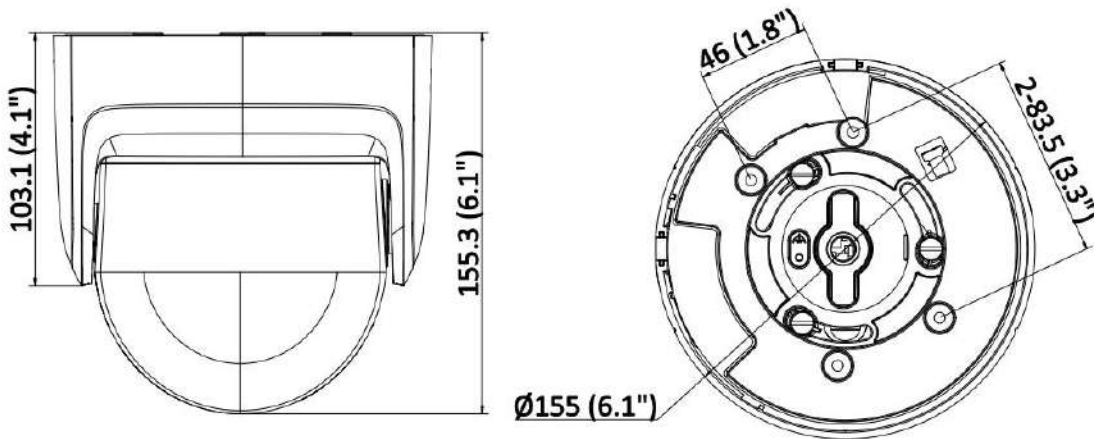

▪ **Typical Application**

Hikvision products are classified into three levels according to their anti-corrosion performance. Refer to the following description to choose for your using environment.

This model has NO SPECIFIC PROTECTION.

Level	Description
Top-level protection	Hikvision products at this level are equipped for use in areas where professional anti-corrosion protection is a must. Typical application scenarios include coastlines, docks, chemical plants, and more.
Moderate protection	Hikvision products at this level are equipped for use in areas with moderate anti-corrosion demands. Typical application scenarios include coastal areas about 2 kilometers (1.24 miles) away from coastlines, as well as areas affected by acid rain.
No specific protection	Hikvision products at this level are equipped for use in areas where no specific anti-corrosion protection is needed.

▪ **Dimension**

Unit:mm (inch)