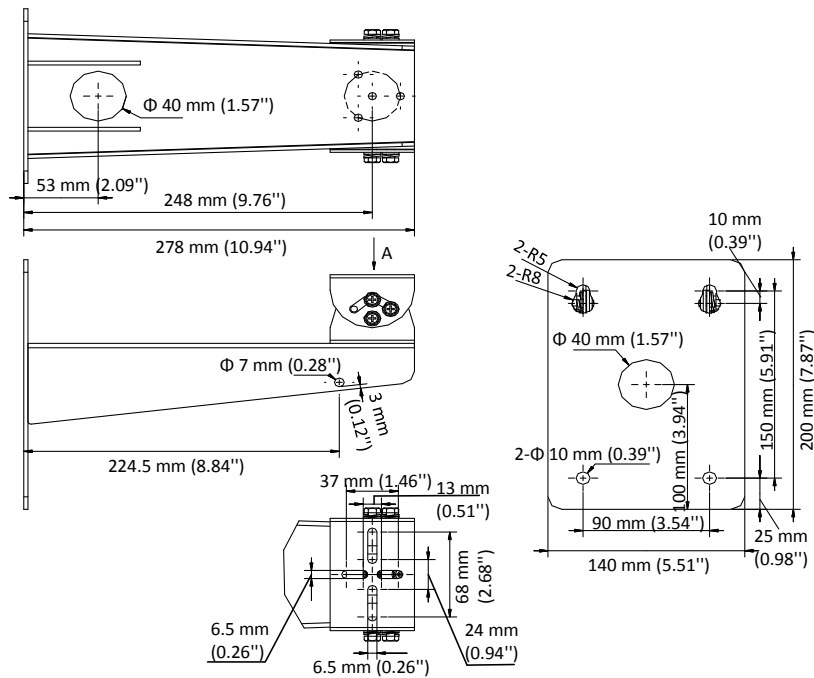

DS-1704ZJ-Y-AC(OS)

Wall Mount

Feature

- Adjustable tilt angle from -45° to 45°, and pan angle from -45° to 45°
- The cable hole design facilitates the cable routing
- Stainless steel with anti-corrosion surface spray treatment

Dimension

Available Model

DS-1704ZJ-Y-AC(OS)

Parameter

Model	DS-1704ZJ-Y-AC(OS)
Parameters	Wall Mount for Explosion-Proof Bullet Camera
Appearance	Silver moon grey
Material	SUS316L Stainless steel
Dimension	140 mm × 200 mm × 278 mm (5.51" × 7.87" × 10.94")
Weight	Approx. 2158 g (4.76 lb.)

Note

- The mount should be installed on a flat surface.
- Waterproof rubber is necessary for the outdoor application.
- The wall should be capable of supporting at least 8 times as much as the total weight of the camera, and the mount.
- The maximum load capacity of the mount is 8 kg (17.64 lb.).