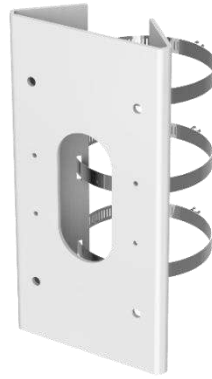

DS-1475ZJ-SUS

Vertical Pole Mount

Feature

- Stainless steel material with surface spray treatment
- Adjustable diameter from 67 mm to 127 mm

Dimension

Available Model

DS-1475ZJ-SUS

Parameter

Model	DS-1475ZJ-SUS
Parameters	Vertical Pole Mount
Appearance	Hikvision White
Material	Stainless Steel
Dimension	250 mm × 127 mm × 46 mm (9.84" × 5" × 1.81")
Weight	1205 g (2.66 lb.)

Note

- Waterproof rubber is necessary for the outdoor application.
- The wall must be capable of supporting at least 3 times as much as the total weight of the camera and the mount.
- The mount's maximum load capacity is 10 Kg (22 lb.).