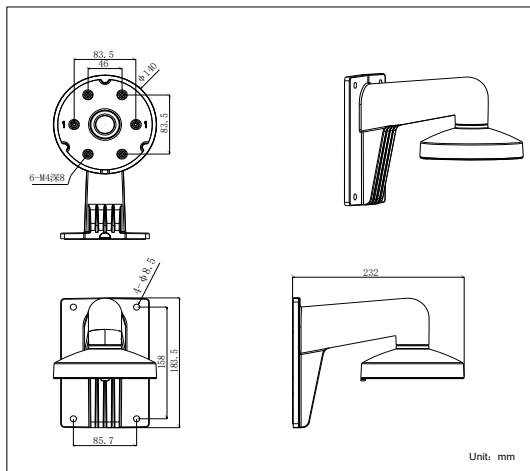

DS-1273ZJ-140/BLACK

DS-2CC51xxP(N) Wall Mounting Bracket for Dome Camera

Features:

- Aluminum alloy material with surface spray treatment
- The outlet hole makes the feature looks better
- Better water proof design
- Convenient installation coordinating with lower bowl

Dimension:

Order Model:

DS-1273ZJ-140/GREY

Parameter:

Model	DS-1273ZJ-140
Parameters	DS-2CC51xxP(N) Wall Mounting Bracket for Dome Camera
Appearance	Hik Black
Range of Application	Suitable for DS-2CC51xxP(N) dome camera wall mounting
Material	Aluminum Alloy
Dimension	140×182×120mm
Weight	703g

Notice:

- The bracket is for DS-2CC51xxP(N)-VF dome camera
- Pay attention to the color matching when select bracket
- The bracket should be installed on flat wall
- The wall must be capable of supporting over 3 times as much as the total weight of the camera and the mount
- The maximum load capacity of the bracket is 4.5KG